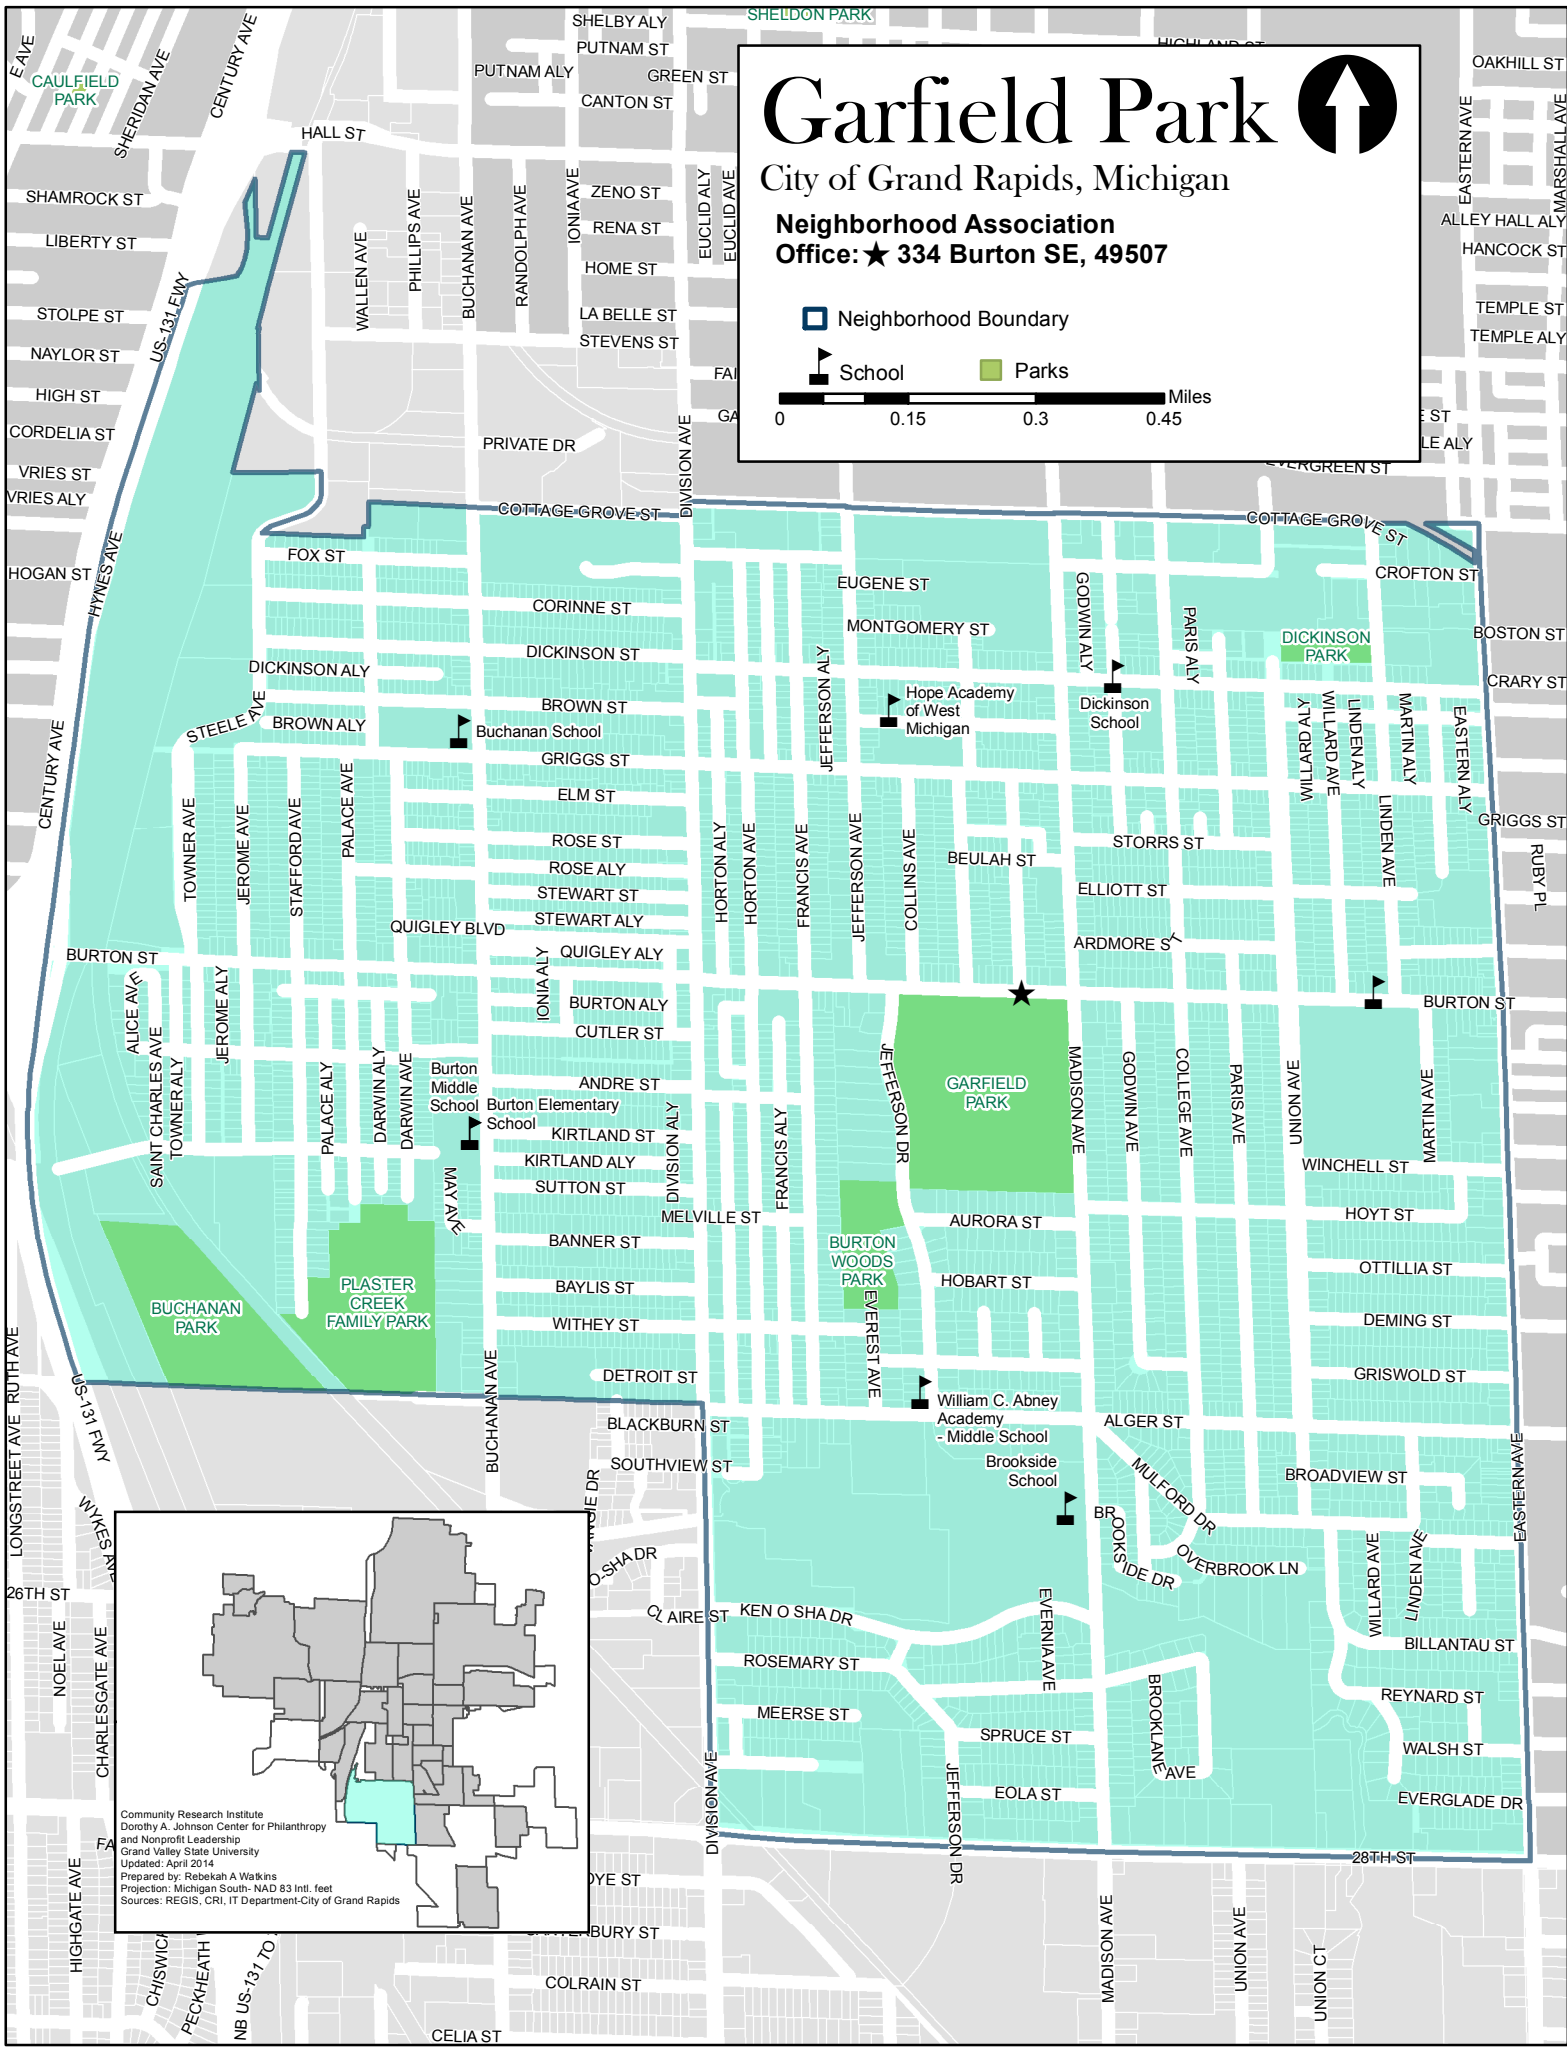

Garfield Park

City of Grand Rapids, Michigan

Neighborhood Association

Office: ★ 334 Burton SE, 49507

Neighborhood Boundary

School

Parks